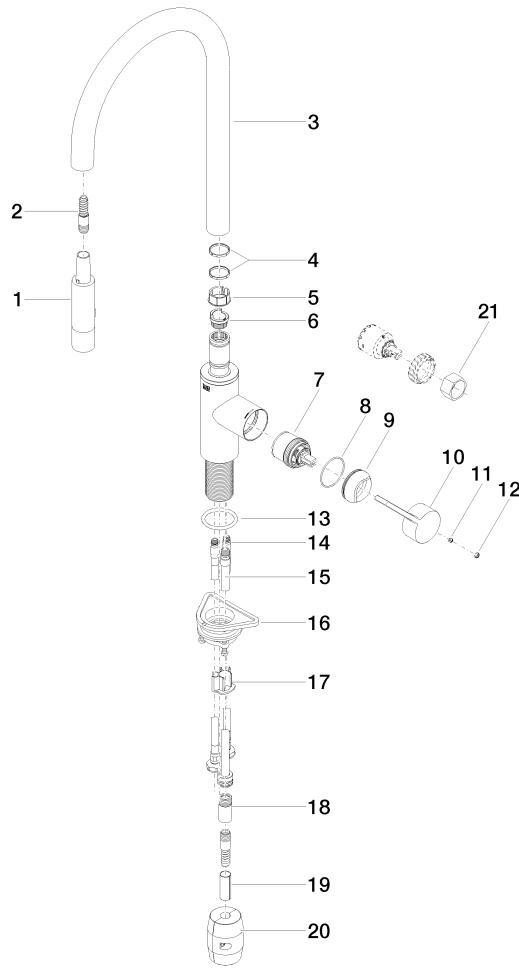

TARA ULTRA Single-lever mixer Pull-down with spray function - Durabronss (23kt Gold)

TARA ULTRA

33 870 875

- 240mm projection
- pivotable spout 360°
- Optional swivel limiter available with swivel limiter set 12 823 970 90
- laminar and spray flow
- height of mixer 500 mm
- height up to laminar flow regulator 240 mm
- hole diameter 35 mm
- 1800 mm metal shower hose
- sprayface with anti-scaling system
- max. flow 10.4 l/min at 3 bar flow pressure
- lead-free
- This product can help a building meet the requirements of Green Building Rating Systems, e.g. LEED®, BREEAM®, DGNB

Recommended miscellaneous

Swivel limitation set -

12 823 970 90

Recommended miscellaneous

Dispenser without rosette - Durabronss (23kt Gold)

82 424 970-09

Recommended miscellaneous

Strainer waste with control handle - Durabronss (23kt Gold)

10 712 970-09

33 870 875
mm [inches]

Flow rate chart

Certificates

LGA_28657.

GDV_0400314.

33 870 875

TARA ULTRA Single-lever mixer Pull-down with spray function - Durabrass (23kt Gold)

TARA ULTRA

33 870 875

Spare parts list

No.	Item Number	Name	Quantity used	Delivery time
1	90 12 11 148 00-09	shower	1	-
Spare part can no longer be ordered, please order the replacement item				
2	04 30 02 120 00-85	hose	1	30
3	90 28 22 304 00-09	spout	1	40
4	09 28 10 160 90	ring	2	2
5	09 18 40 186 90	sleeve	1	2
6	09 30 11 203 90	ring	1	2
7	90 15 05 064 05 90	cartridge	1	2
8	09 14 10 190 90	seal	1	2
9	09 28 30 030-09	cover	1	40
10	09 20 87 020-09	handle	1	40
11	90 31 11 063 00 90	pin	1	2
12	90 31 20 087 00-09	plug	1	40
13	09 14 10 036 90	seal	1	2
14	04 30 04 101 00 90	hose	2	2
15	04 28 20 067 00 90	pipe	1	2
16	04 30 11 040 00 90	fixing set	1	2
17	09 20 93 056 90	insert	1	2
18	90 24 03 253 00 90	adaptor	1	2
19	09 30 03 038 90	hose	1	2
20	04 21 50 010 00 90	accessories	1	2
21	90 30 09 031 00 90	key	1	2