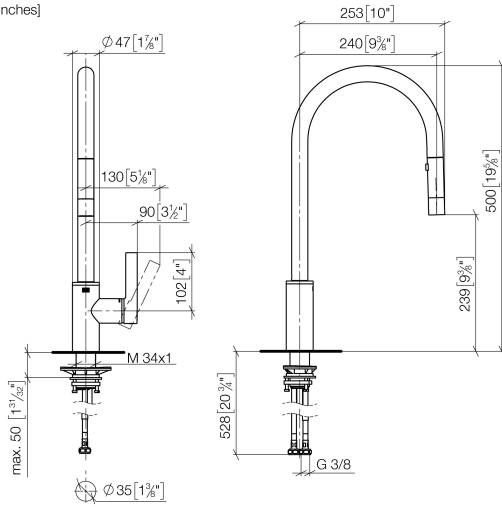

TARA ULTRA Single-lever mixer Pull-down with spray function - Durabronss (23kt Gold)

TARA ULTRA

33 870 875

- 240mm projection
- pivotable spout 360°
- Optional swivel limiter available with swivel limiter set 12 823 970 90
- laminar and spray flow
- height of mixer 500 mm
- height up to laminar flow regulator 240 mm
- hole diameter 35 mm
- 1800 mm metal shower hose
- sprayface with anti-scaling system
- max. flow 10.4 l/min at 3 bar flow pressure
- lead-free
- This product can help a building meet the requirements of Green Building Rating Systems, e.g. LEED®, BREEAM®, DGNB

10 712 970-09

33 870 875
mm [inches]

Flow rate chart

Certificates

LGA_28657.

GDV_0400314.

33 870 875

TARA ULTRA Single-lever mixer Pull-down with spray function - Durabrass (23kt Gold)

TARA ULTRA

33 870 875

Spare parts list

No.	Item Number	Name	Quantity used	Delivery time
1	90 12 11 148 00-09	shower	1	-
Spare part can no longer be ordered, please order the replacement item				
2	04 30 02 120 00-85	hose	1	30
3	90 28 22 304 00-09	spout	1	40
4	09 28 10 160 90	ring	2	2
5	09 18 40 186 90	sleeve	1	2
6	09 30 11 203 90	ring	1	2
7	90 15 05 064 05 90	cartridge	1	2
8	09 14 10 190 90	seal	1	2
9	09 28 30 030-09	cover	1	40
10	09 20 87 020-09	handle	1	40
11	90 31 11 063 00 90	pin	1	2
12	90 31 20 087 00-09	plug	1	40
13	09 14 10 036 90	seal	1	2
14	04 30 04 101 00 90	hose	2	2
15	04 28 20 067 00 90	pipe	1	2
16	04 30 11 040 00 90	fixing set	1	2
17	09 20 93 056 90	insert	1	2
18	90 24 03 253 00 90	adaptor	1	2
19	09 30 03 038 90	hose	1	2
20	04 21 50 010 00 90	accessories	1	2
21	90 30 09 031 00 90	key	1	2